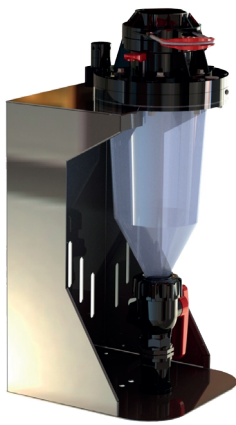

Braglia
FLUID
SPRAYING
AND
ENGINEERING

easyFlow™ M

15954
Adattatore per contenitore
Jug adapter