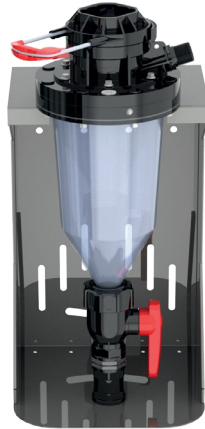

Braglia
FLUID
SPRAYING
AND
ENGINEERING

easyFlow™ M

15954
Adattatore per contenitore
Jug adapter